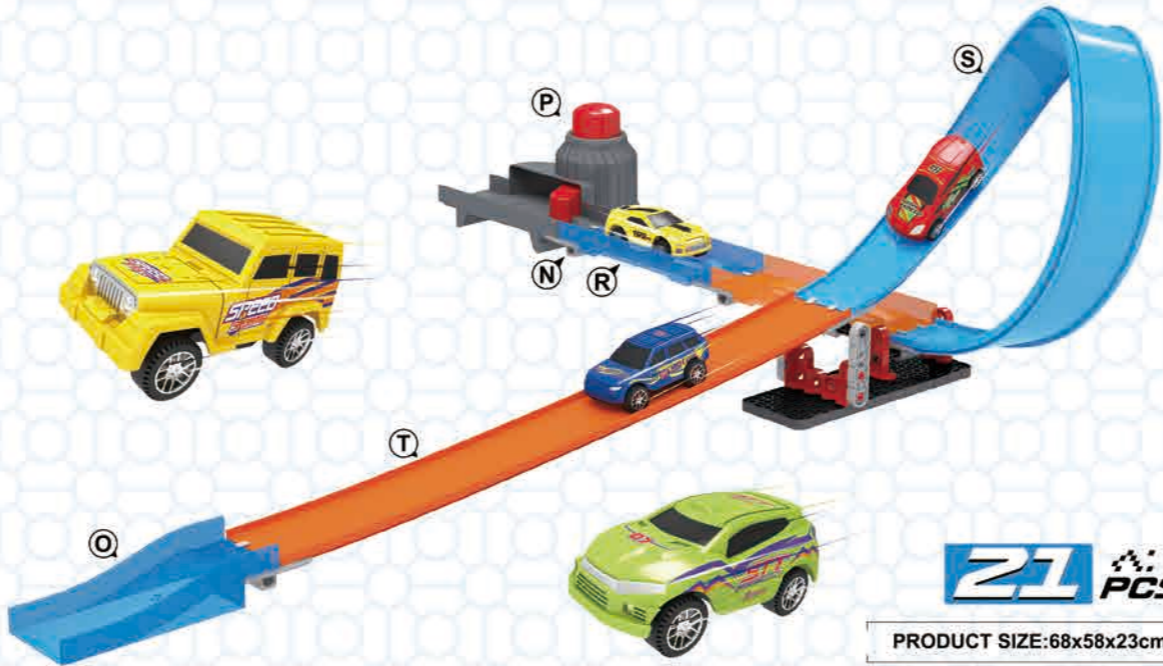

INCLUDED:

- **A** x1
- **S** x1
- **G** x2
- **H** x2
- **L** x2
- **M** x2
- **N** x5
- **O** x1
- **R** x1
- **T** x1
- **P** x1
- **Q** x1
- x1

Random configuration car

BRACKET CONSTRUCTION DIAGRAM

PRODUCT SIZE: 68x58x23cm