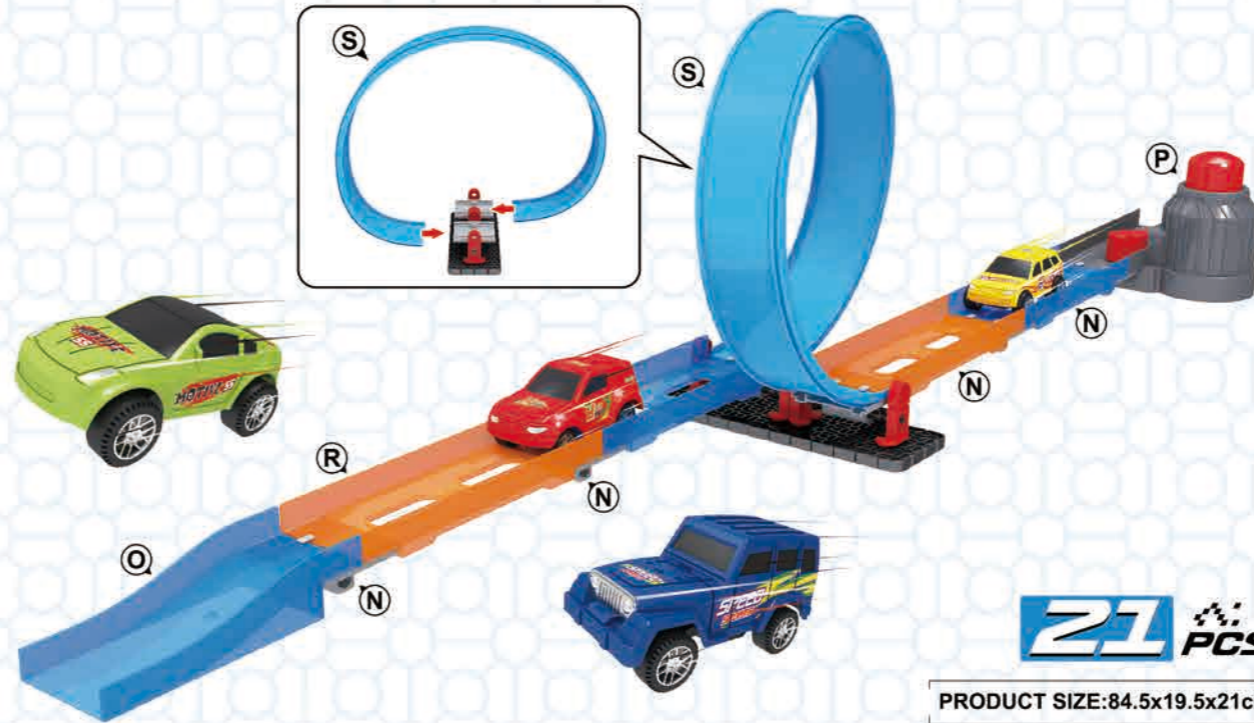

INCLUDED:

x1

Random configuration car

BRACKET CONSTRUCTION DIAGRAM

PRODUCT SIZE: 84.5x19.5x21cm

SHOOT OFF TRACK

AGES **3+**

BUILDING BLOCK
TRACK
RACE CAR

BUILDING BLOCK
TRACK
RACE CAR

THE MORE YOU PLAY WITH ME,
THE HAPPIER I WILL BE!

PRODUCT SIZE: 68x58x23cm

THE MORE YOU PLAY WITH ME,
THE HAPPIER I WILL BE!

21 PCS

SHOOT OFF TRACK

THE MORE YOU PLAY WITH ME, THE HAPPIER I WILL BE!