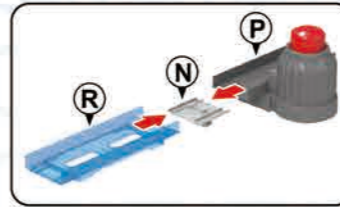

INCLUDED:

x1

Random configuration car

BRACKET CONSTRUCTION DIAGRAM

PRODUCT SIZE: 84.5x19.5x21cm

SHOOT OFF TRACK

AGES **3+**

BUILDING BLOCK
TRACK
RACE CAR