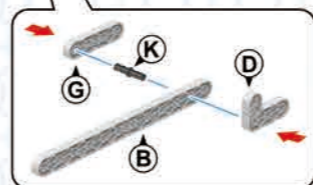

INCLUDED:

- (A) x4 x8
  - (B) x19
  - (C) x2
  - (D) x22
  - (E) x6
  - (F) x5
  - (G) x8
  - (H) x6
  - (I) x2
  - (J) x92
  - (K) x10
  - (L) x6
  - (M) x2
  - (N) x1
  - (O) x1
  - (P) x1
  - (Q) x1
2. Random configuration car

202 PCS

PRODUCT SIZE: 129x44x16cm