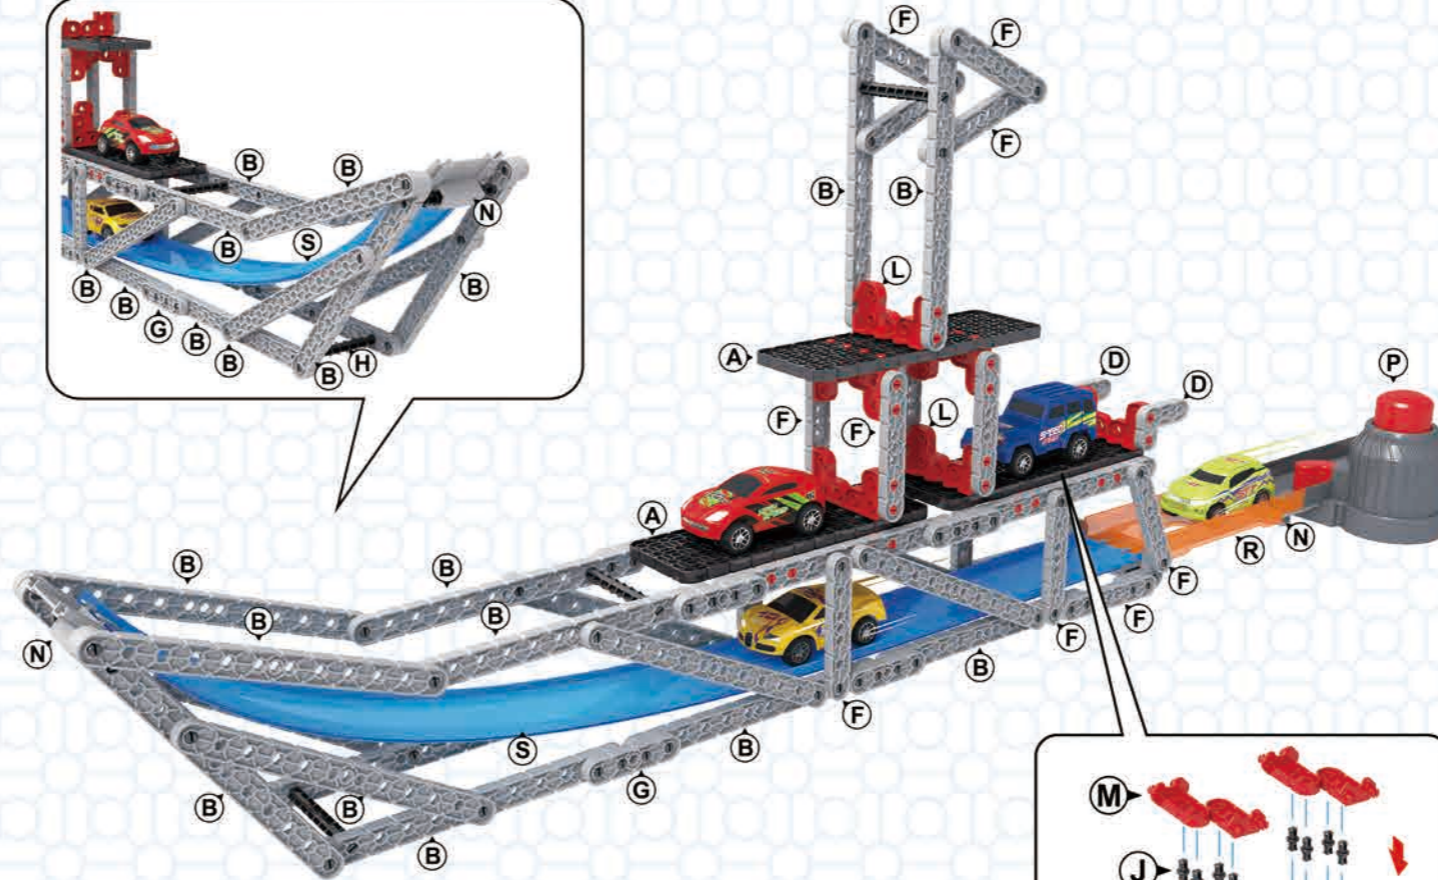

WARNING:
CHOKING HAZARD-Small parts.
Not for children under 3 years.

PRECAUCIONES:
PELIGRO DE AHOGARSE. Contiene partes pequeñas.
No recomendado para niños menores de 3 años.

INCLUDED:

- (A)  x3
- (B)  x24
- (D)  x4 (L)  x12
- (F)  x16
- (G)  x8 (M)  x8
- (H)  x5
- (S)  x1
- (N)  x3 (J)  x92
- (R)  x1
- (P)  x1
- (A)  x2

Random configuration car

PRODUCT SIZE:87x12.5x32cm

180 PCS

SHOOT OFF
TRACK

AGES **3+**

BUILDING BLOCK

TRACK

CROCODILE