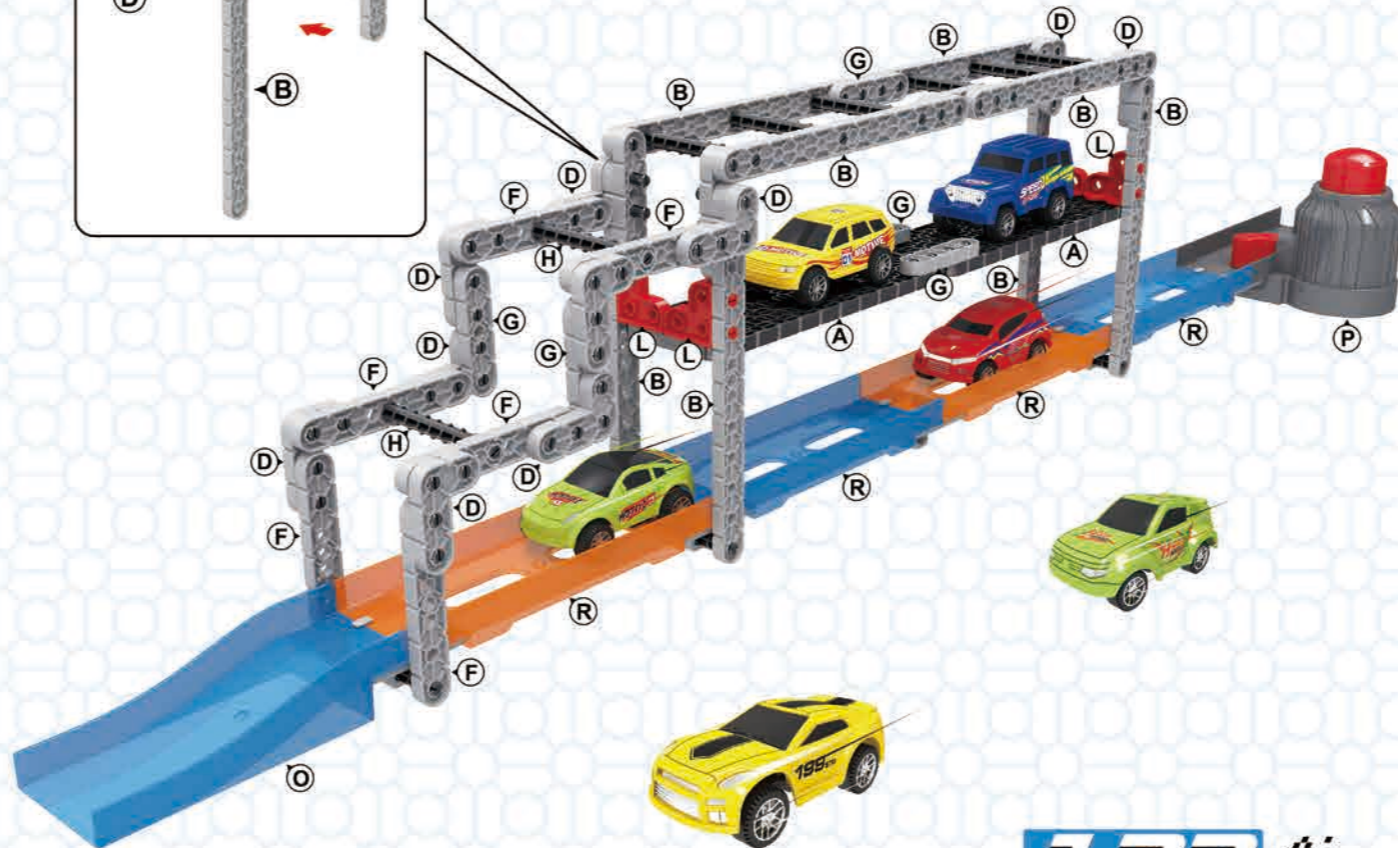

WARNING:
CHOKING HAZARD-Small parts.
Not for children under 3 years.

PRECAUCIONES:
PELIGRO DE AHOGARSE. Contiene partes pequeñas.
No recomendado para niños menores de 3 años.

SHOOT OFF
TRACK

THE MORE YOU PLAY WITH ME, THE HAPPIER I WILL BE!

INCLUDED:

Random configuration car

122 PCS

PRODUCT SIZE: 84x12.5x16.5cm

SHOOT OFF TRACK

AGES 3+

BUILDING BLOCK

TRACK