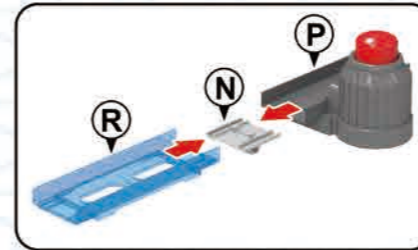

BUILDING BLOCK
TRACK
CROCODILE

THE MORE YOU PLAY WITH ME,
THE HAPPIER I WILL BE!

SHOOT OFF
TRACK

PULL
BACK

3D DIY BUILDING BLOCK TRACK

PRODUCT SIZE: 129x44x16cm

THE MORE YOU PLAY WITH ME,
THE HAPPIER I WILL BE!

INCLUDED:

- (A)  x4  x8
 - (B)  x19
 - (C)  x2
 - (D)  x22
 - (E)  x6
 - (F)  x5
 - (G)  x8
 - (H)  x6
 - (I)  x2
 - (J)  x92
 - (K)  x10
 - (L)  x6
 - (M)  x2
 - (N)  x1
 - (O)  x1
 - (P)  x1
 - (Q)  x1
- Random configuration car