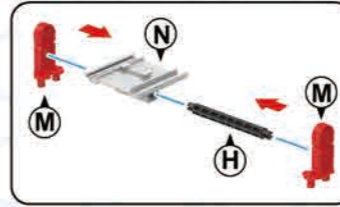

INCLUDED:

x1

Random configuration car

BRACKET CONSTRUCTION DIAGRAM

PRODUCT SIZE: 84.5x19.5x21cm

SHOOT OFF TRACK

AGES **3+**

BUILDING BLOCK
TRACK
RACE CAR