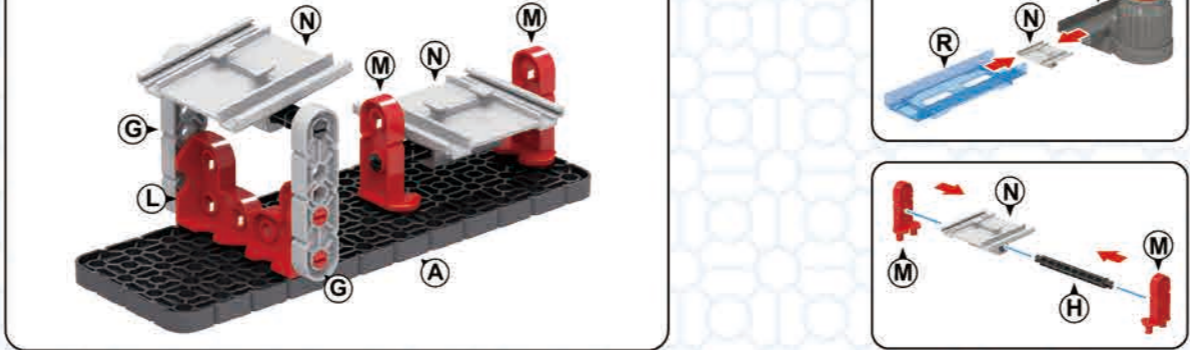

INCLUDED:

- **A** x1
- **S** x1
- **G** x2
- **H** x2
- **L** x2
- **M** x2
- **N** x5
- **O** x1
- **R** x1
- **T** x1
- **P** x1
- **Q** x1
- x1

Random configuration car

BRACKET CONSTRUCTION DIAGRAM

PRODUCT SIZE: 68x58x23cm