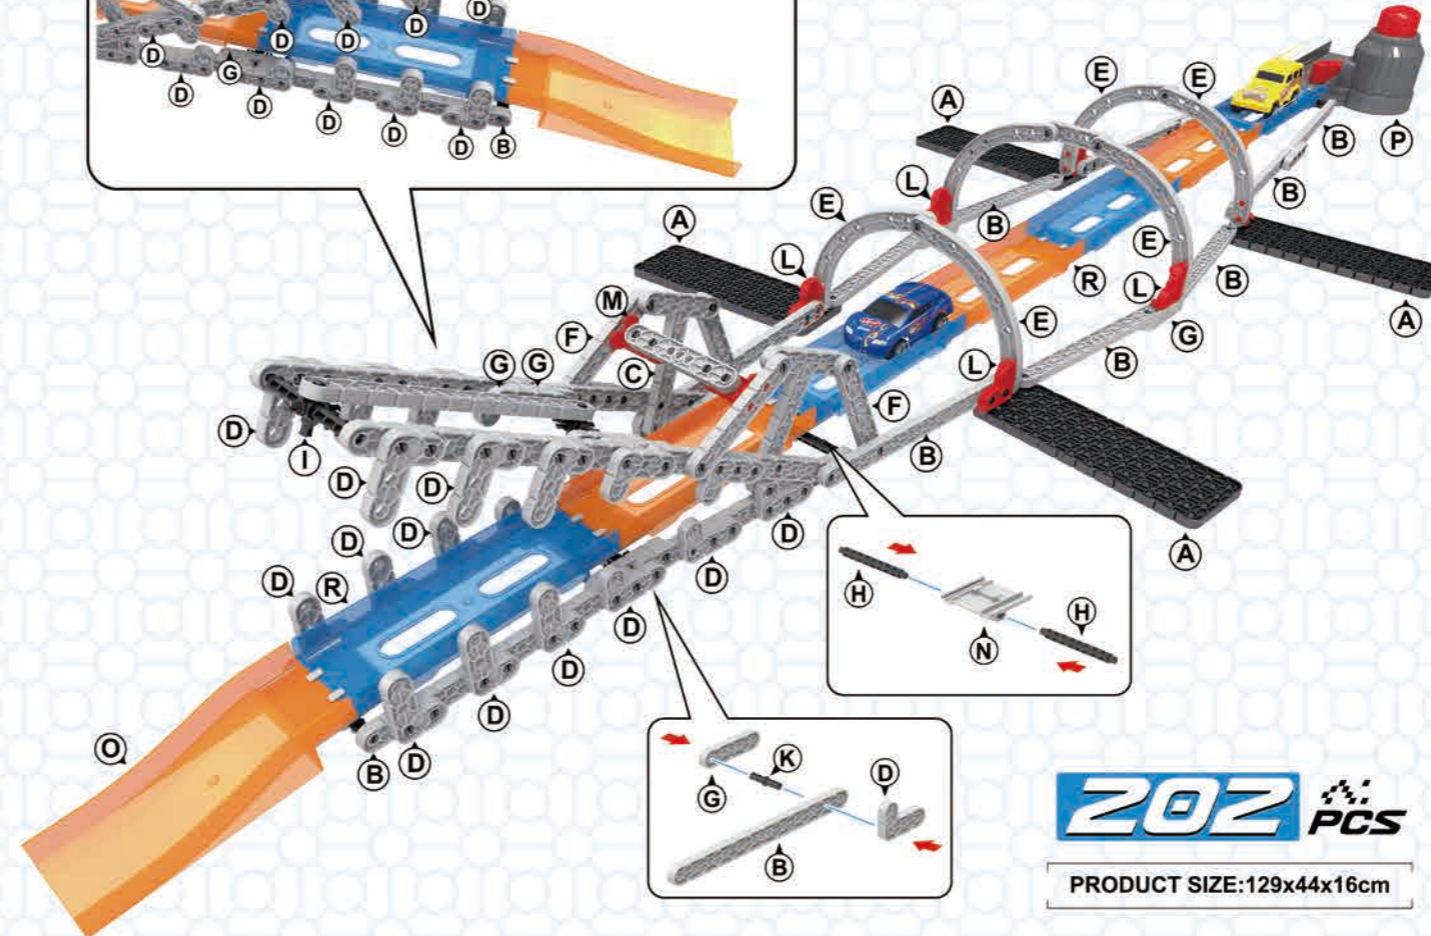

BUILDING BLOCK
TRACK
CROCODILE

THE MORE YOU PLAY WITH ME,
THE HAPPIER I WILL BE!

SHOOT OFF
TRACK

PULL
BACK

3D DIY BUILDING BLOCK TRACK

PRODUCT SIZE: 129x44x16cm

THE MORE YOU PLAY WITH ME,
THE HAPPIER I WILL BE!

INCLUDED:

- (A)  x4  x8
 - (B)  x19
 - (C)  x2
 - (D)  x22
 - (E)  x6
 - (F)  x5
 - (G)  x8
 - (H)  x6
 - (I)  x2
 - (J)  x92
 - (K)  x10
 - (L)  x6
 - (M)  x2
 - (N)  x1
 - (O)  x1
 - (P)  x1
 - (Q)  x1
- Random configuration car