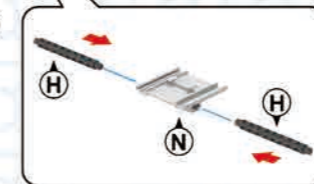

INCLUDED:

- (A) x4 x8
  - (B) x19
  - (C) x2
  - (D) x22
  - (E) x6
  - (F) x5
  - (G) x8
  - (H) x6
  - (I) x2
  - (J) x92
  - (K) x10
  - (L) x6
  - (M) x2
  - (N) x1
  - (O) x1
  - (P) x1
  - (Q) x1
2. Random configuration car

202 PCS

PRODUCT SIZE: 129x44x16cm