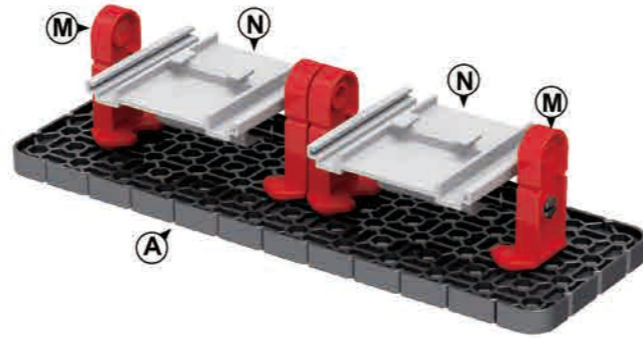

INCLUDED:

x1

Random configuration car

BRACKET CONSTRUCTION DIAGRAM

PRODUCT SIZE: 84.5x19.5x21cm

SHOOT OFF TRACK

AGES **3+**

BUILDING BLOCK
TRACK
RACE CAR

BUILDING BLOCK
TRACK
RACE CAR

THE MORE YOU PLAY WITH ME,
THE HAPPIER I WILL BE!

PRODUCT SIZE: 68x58x23cm

THE MORE YOU PLAY WITH ME,
THE HAPPIER I WILL BE!

21 PCS

SHOOT OFF TRACK

THE MORE YOU PLAY WITH ME, THE HAPPIER I WILL BE!