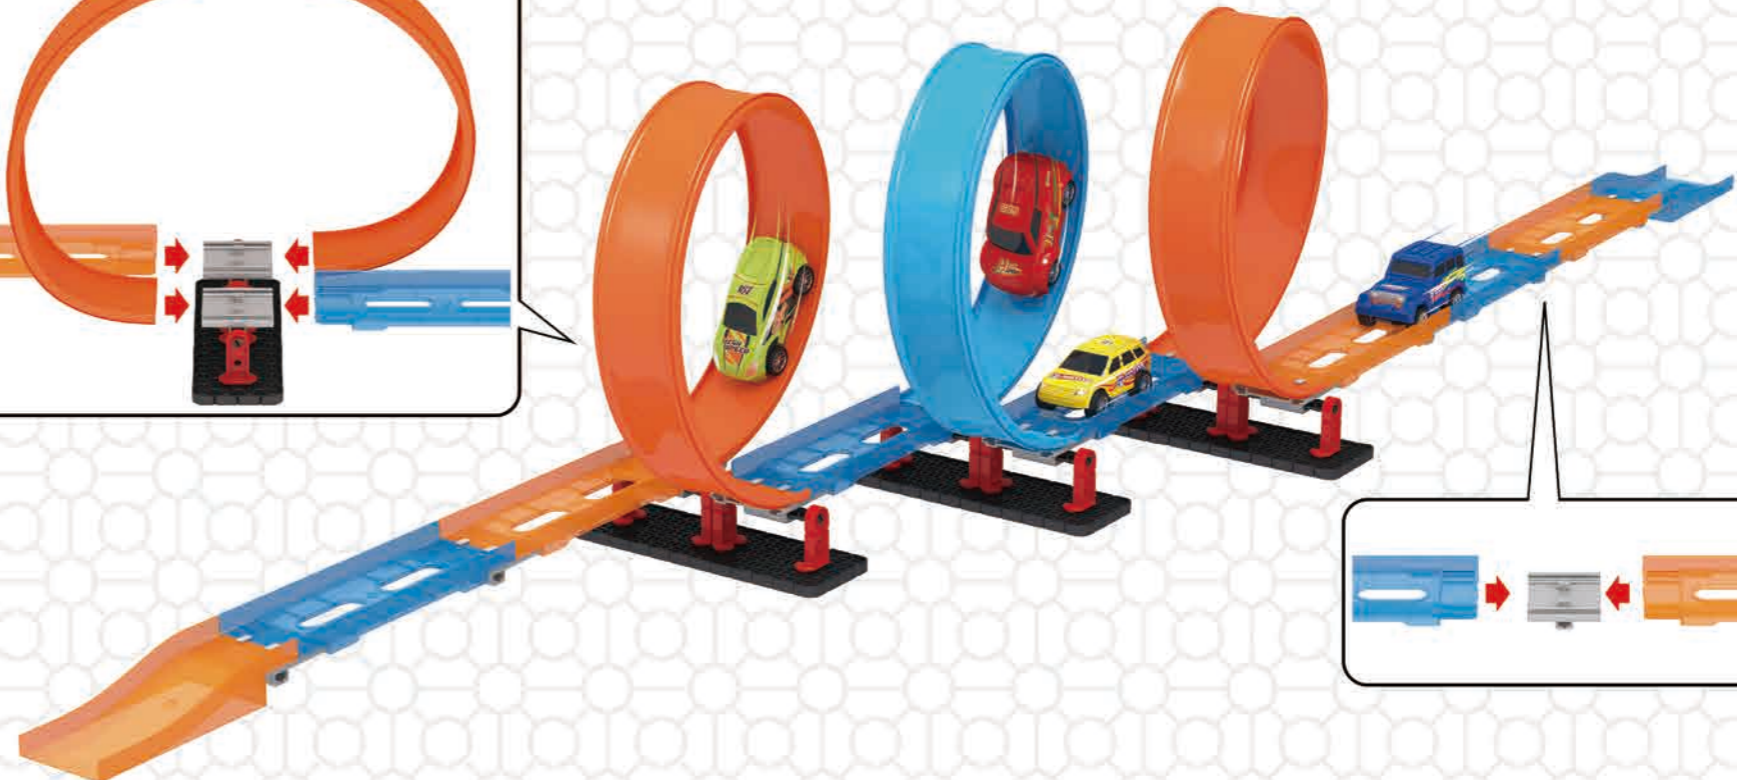

# TRACK

RACE CAR

BUILDING BLOCK

**INCLUDED:**

Random configuration car

**BRACKET CONSTRUCTION DIAGRAM**

**45** PCS

BUILDING BLOCK  
**TRACK**  
RACE CAR

BUILDING BLOCK  
**TRACK**  
RACE CAR

AGES **3+**

**HIGH SPEED**

**360°**  
SPINNING  
TRACK  
XS

**3D DIY**  
BUILDING BLOCK TRACK

PRODUCT SIZE: 80x40x24cm

THE MORE YOU PLAY WITH ME,  
THE HAPPIER I WILL BE!